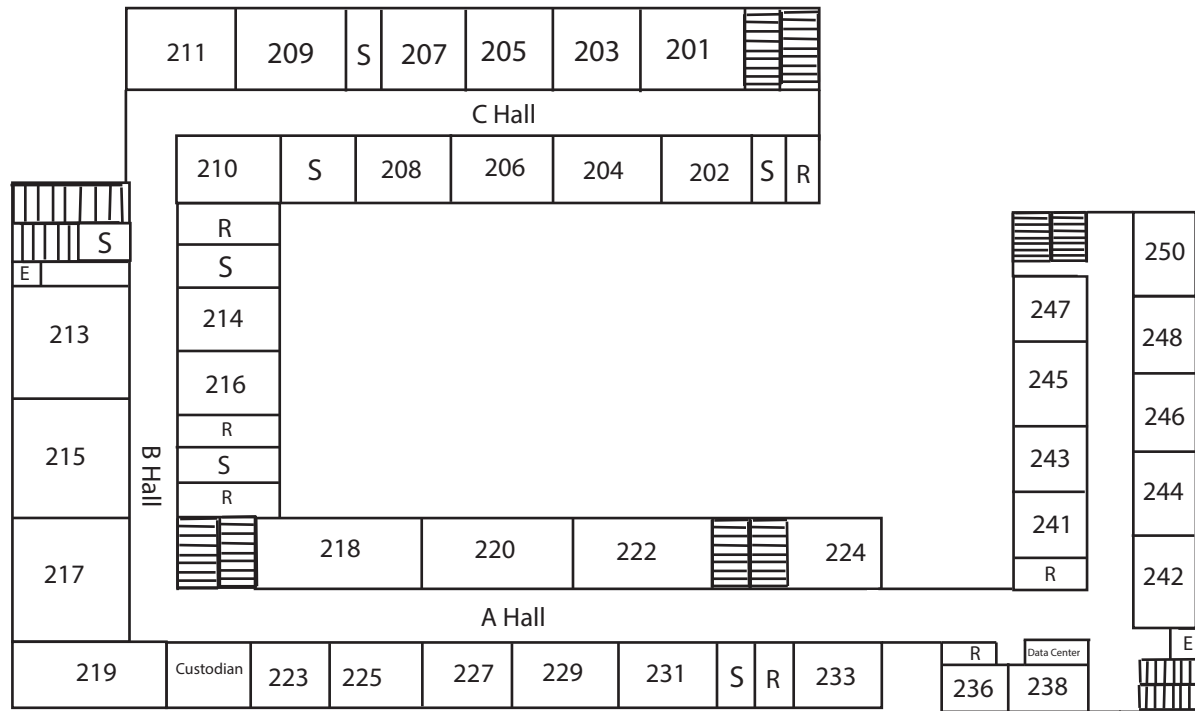

San Leandro High School

Main Campus

1st FLOOR

Key
 R = Restroom
 S = Storage
 E = Elevator

San Leandro High School

Main Campus

2nd FLOOR

3rd FLOOR

BANCROFT Ave.