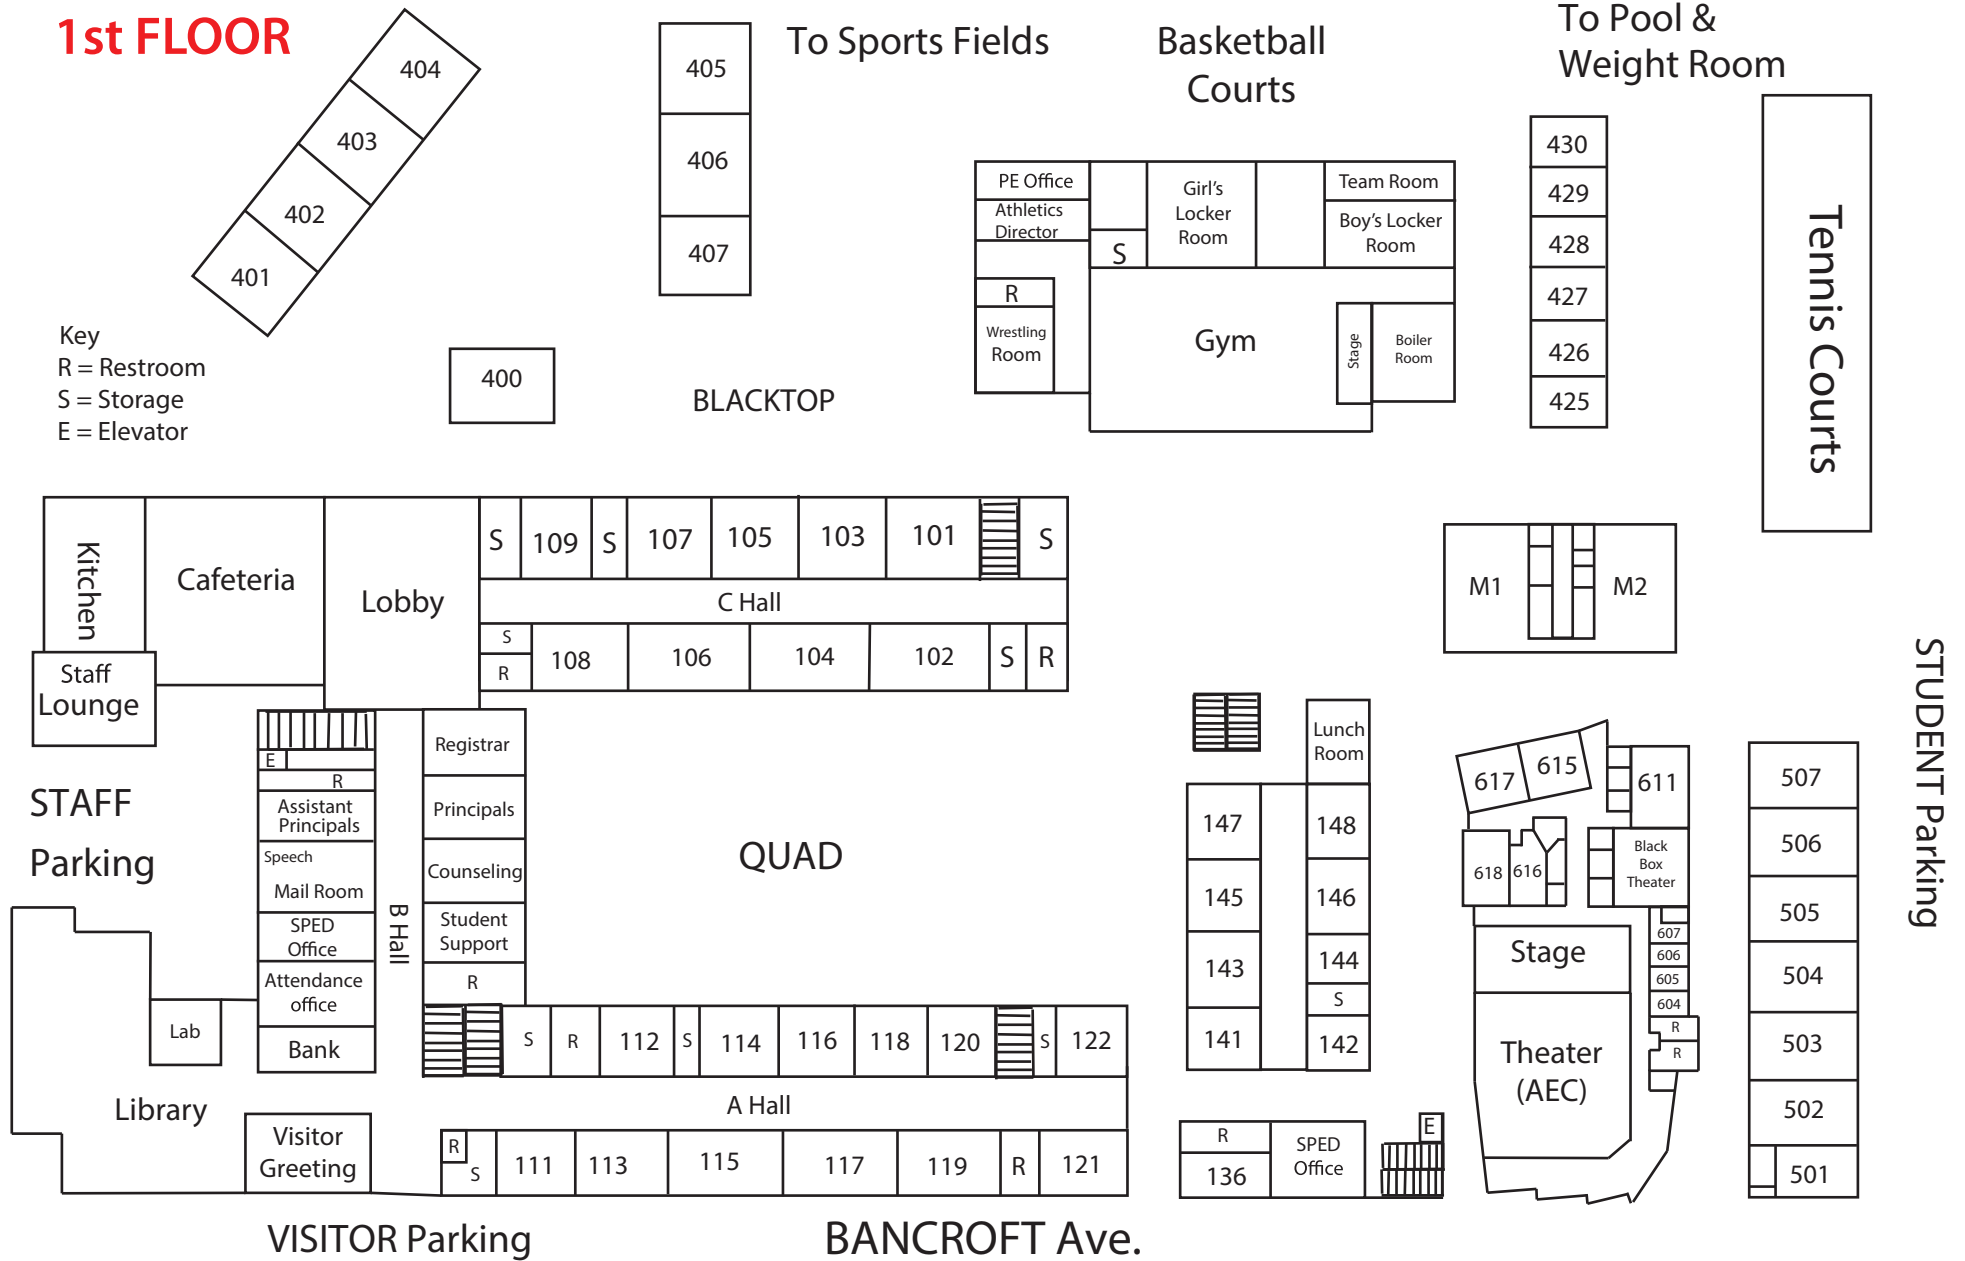

San Leandro High School

Main Campus

1st FLOOR

Key
 R = Restroom
 S = Storage
 E = Elevator

San Leandro High School

Main Campus

2nd FLOOR

3rd FLOOR

BANCROFT Ave.