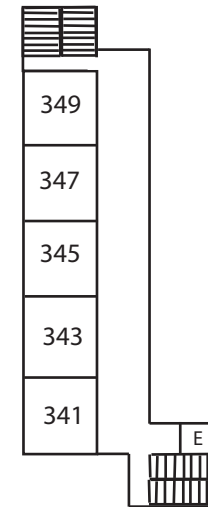

San Leandro High School

Main Campus

1st FLOOR

Key
 R = Restroom
 S = Storage
 E = Elevator

San Leandro High School

Main Campus

2nd FLOOR

3rd FLOOR

BANCROFT Ave.