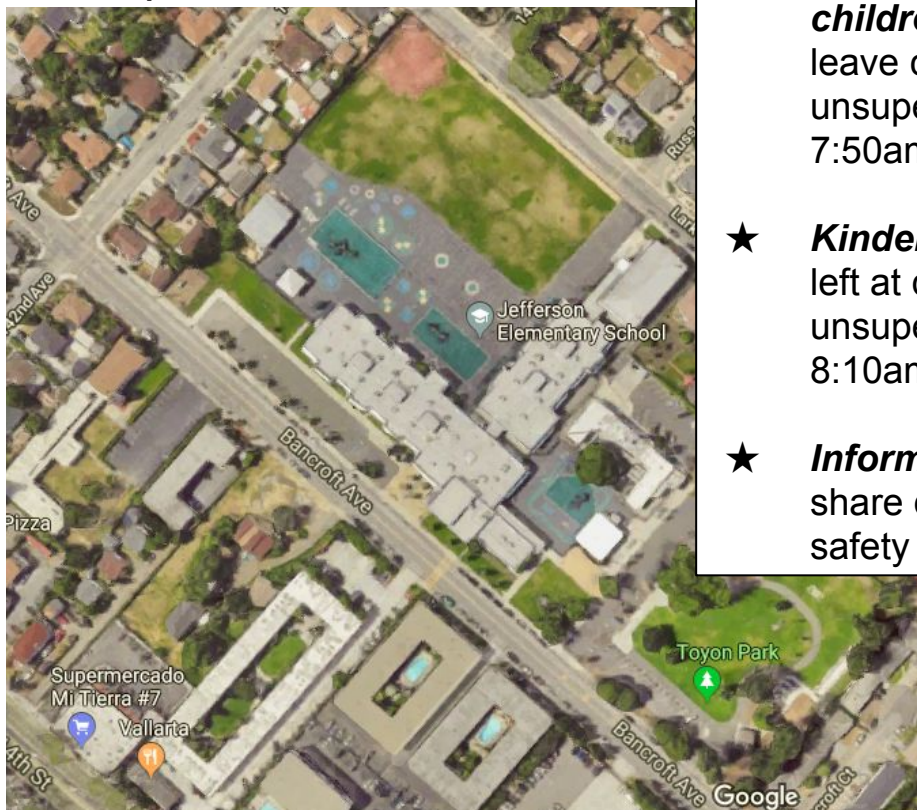

Drop-Off Information

Quick Drop-Off #1

- Park in neighborhood along 142nd (do NOT block driveways) and walk your child

Quick Drop-Off #2

- Enter school parking lot from Bancroft Ave. and pull forward along WHITE LOADING/UNLOADING as directed by monitors

Quick Drop-Off #3

- Park in neighborhood along Lark St (do NOT block driveways) and walk your child in from back of school

IMPORTANT

- ★ **Unsupervised children** - do NOT leave children unsupervised before 7:50am
- ★ **Kinders** may not be left at drop-off or unsupervised before 8:10am
- ★ **Inform caregivers** - share drop-off and safety information

DROP-OFF SAFETY: You will be ticketed for violations by San Leandro Police Department

- Do NOT double park on Bancroft Ave.
- Do NOT block crosswalk or AC Transit Bus Stop
- Do NOT park or leave unattended cars in red zone
- Do NOT park or leave unattended cars in white loading/unloading zone
- Do NOT park in handicap space without handicap placard visible 