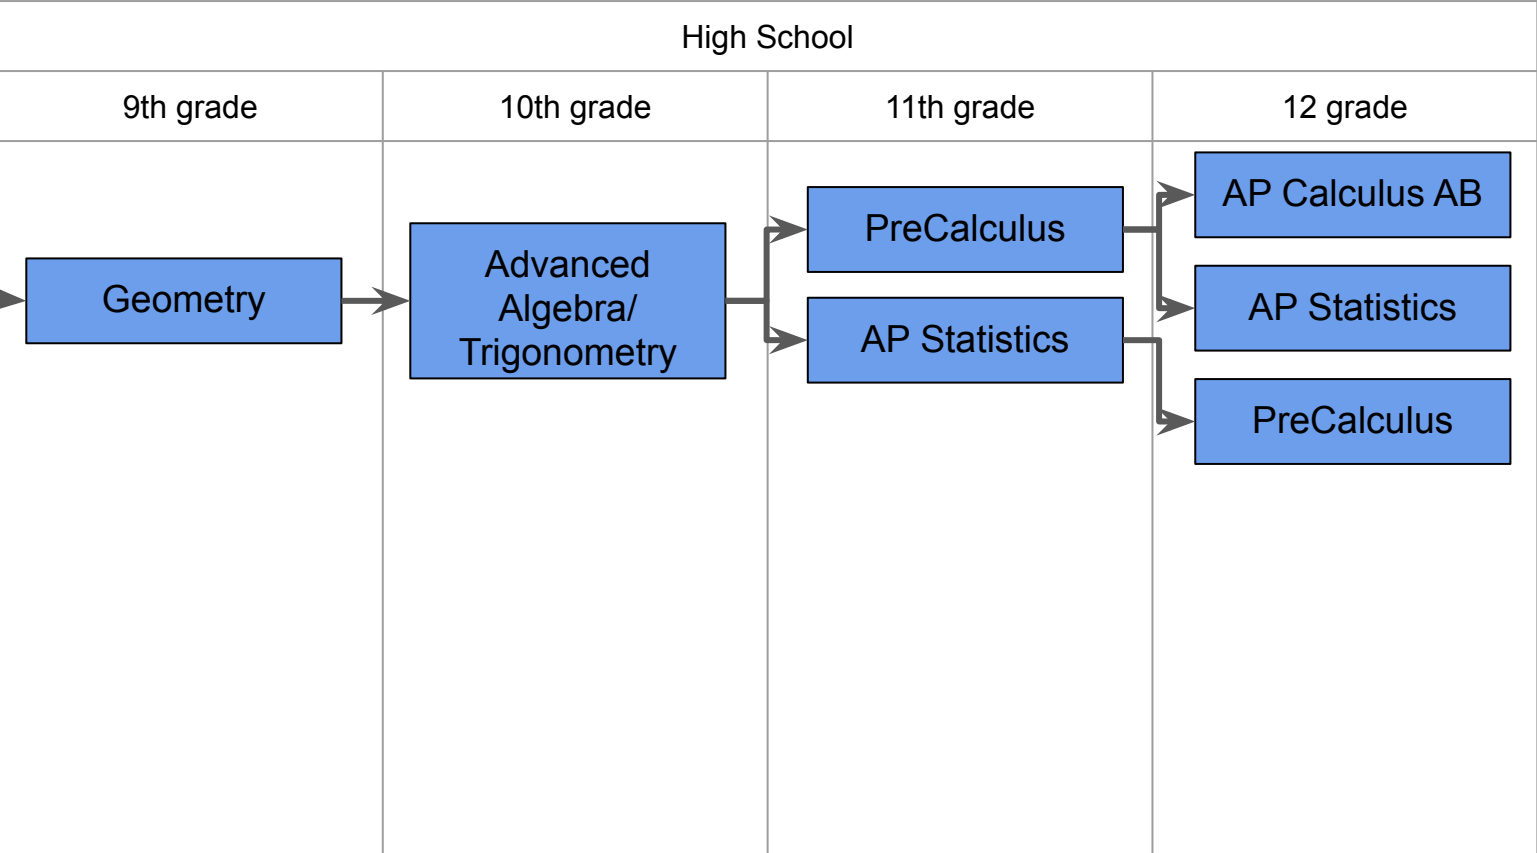

Intensive Pathway

Standard (Recommended) Pathway

High School Pathway after Middle School Acceleration

Summer Algebra Acceleration

Acceleration in HS (Double up in 9th grade)

Acceleration in HS (Double up in 10th grade)

Sample Pathway to AP Calculus BC

Students wishing to take AP Calculus BC in their senior year may do so by combining acceleration options from above. For example:

- *MS acceleration + double up in 9th (shown above)*
- *Summer Accelerated Algebra + double up in 9th grade*