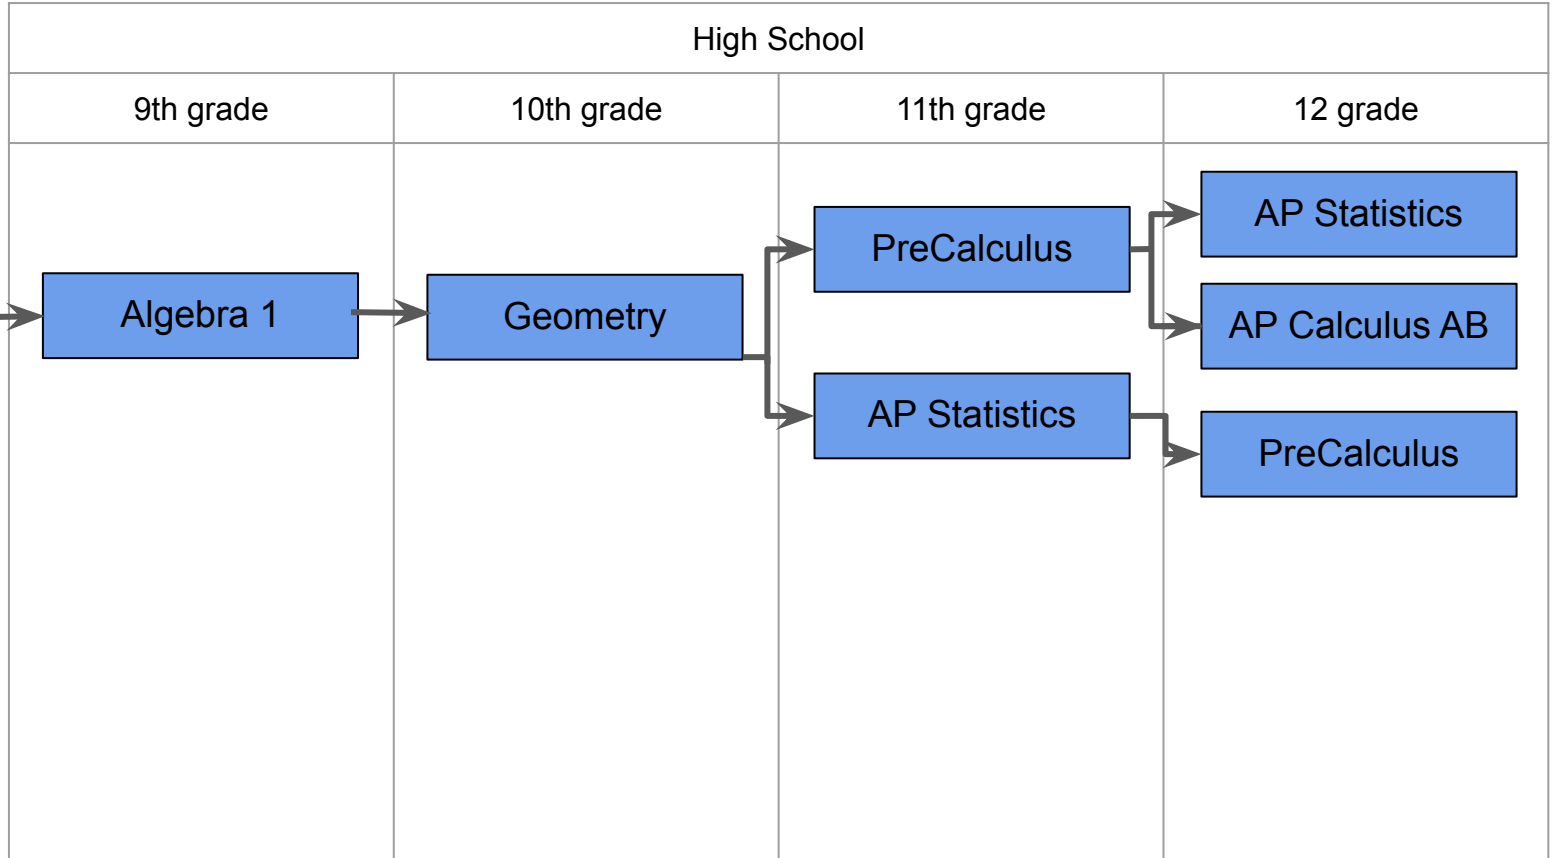

Intensive Pathway

Standard (Recommended) Pathway

High School Pathway after Middle School Acceleration

Summer Algebra Acceleration

Acceleration in HS (Double up in 9th grade)

Acceleration in HS (Double up in 10th grade)

Sample Pathway to AP Calculus BC

Students wishing to take AP Calculus BC in their senior year may do so by combining acceleration options from above. For example:

- *MS acceleration + double up in 9th (shown above)*
- *Summer Accelerated Algebra + double up in 9th grade*